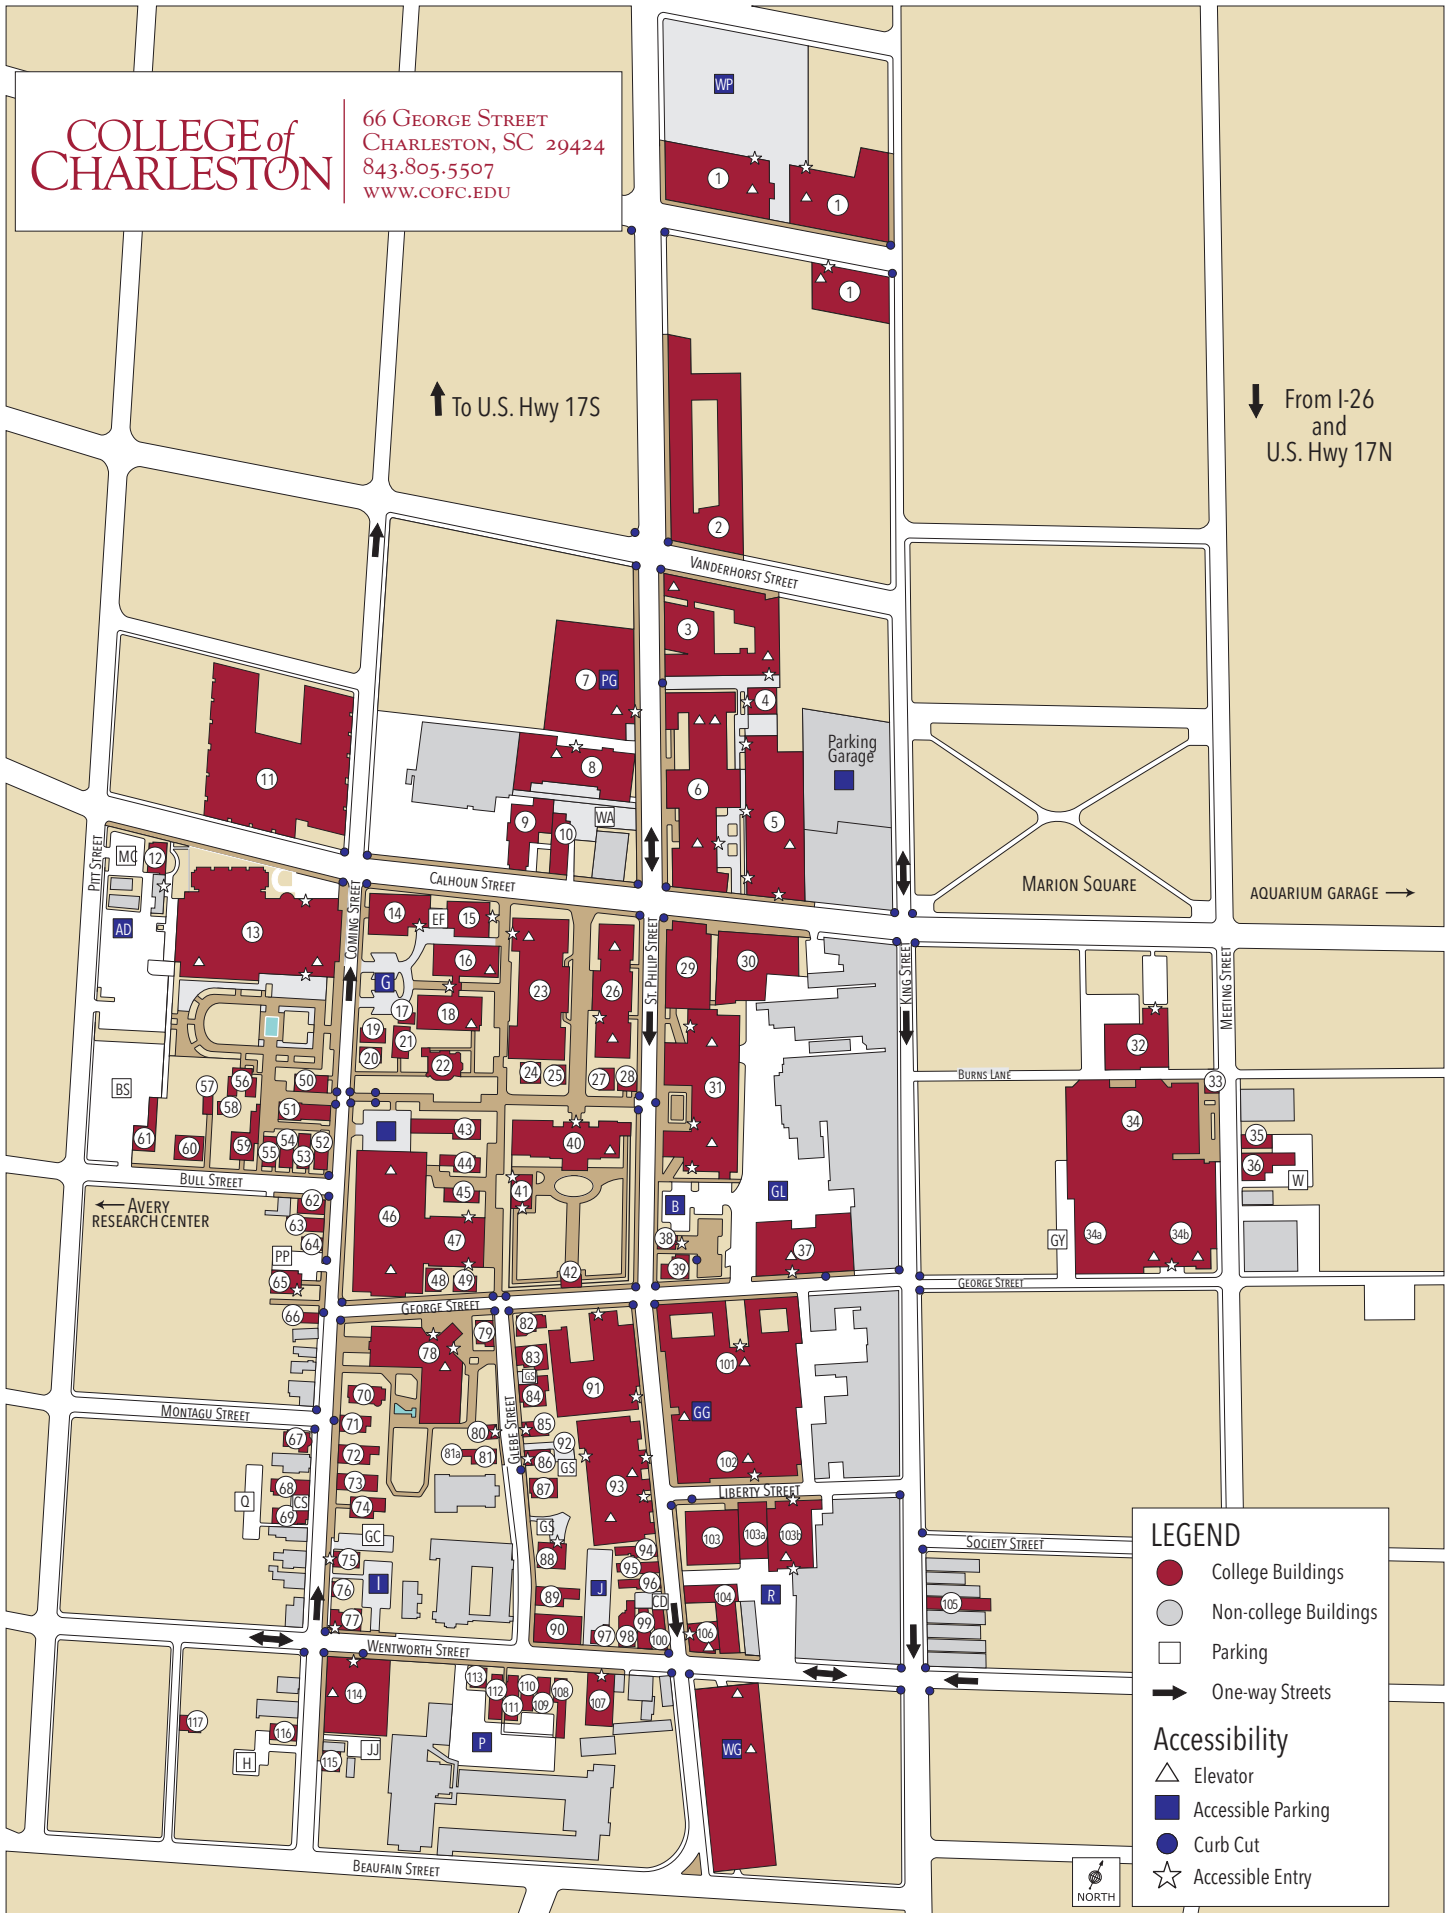

COLLEGE of CHARLESTON

66 GEORGE STREET
CHARLESTON, SC 29424
843.805.5507
WWW.COFC.EDU

↑ To U.S. Hwy 17S

↓ From I-26 and U.S. Hwy 17N

LEGEND

- College Buildings
- Non-college Buildings
- Parking
- → One-way Streets

Accessibility

- △ Elevator
- P Accessible Parking
- Curb Cut
- ☆ Accessible Entry